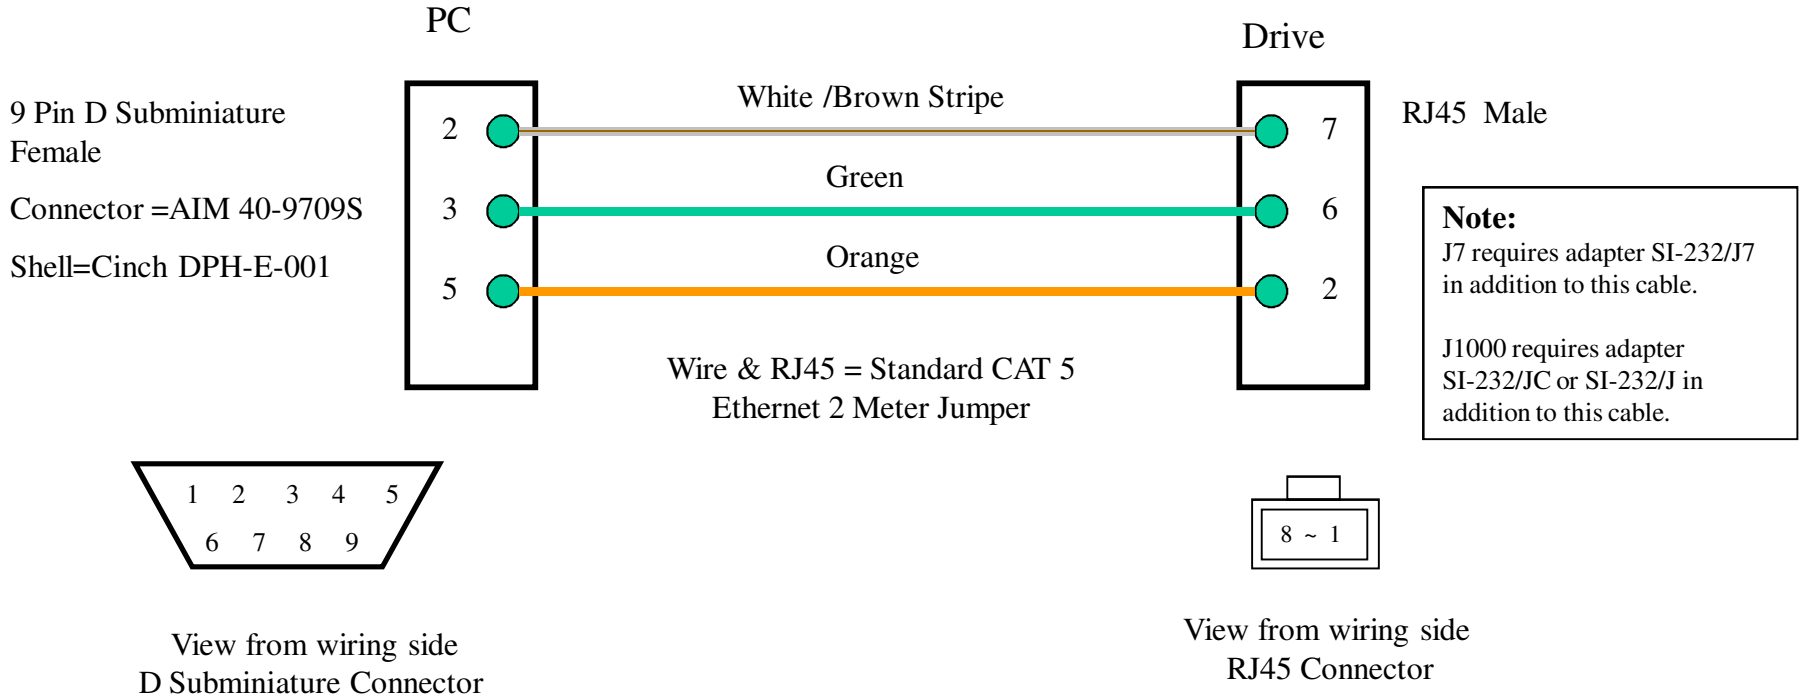

For A1000, J1000, V1000, V1000-4X, J7, V7, E7, P7, G7, and F7 Drives

PC to Drive Connection Cable UWR00468-2